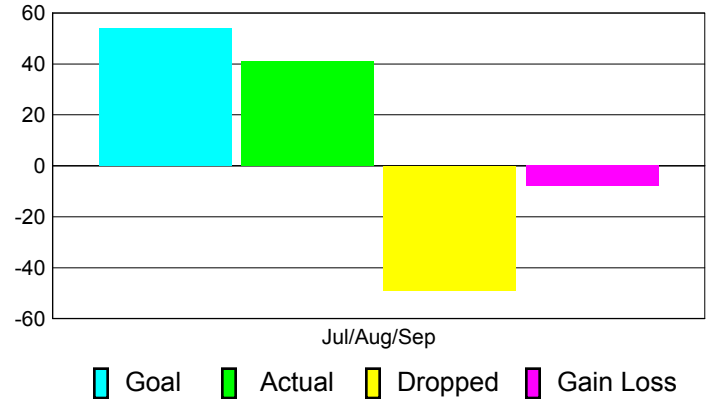

Membership Results 2012-2013

Goal, New, Dropped, Gain/Loss

Comparison of Membership Gain/Loss

Current Year Compared to the Previous Year